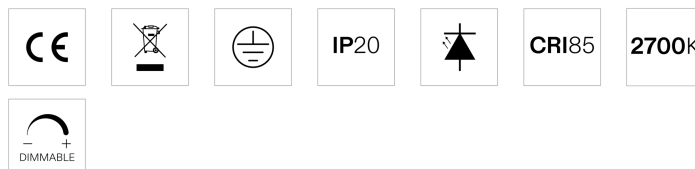

Pendant version

INPUT SOURCE 110÷240V - 50/60Hz
Ø 15cm LED 8W, 24V
Ø 25cm LED 16W, 24V
Ø 45cm LED 32W, 24V

Floor/table version

EU		USA
INPUT SOURCE	220÷240V - 50/60Hz Ø 30cm LED 27W, 24V Ø 45cm LED 47W, 24V	INPUT SOURCE 100÷120V - 50/60Hz Ø 30cm LED 27W, 24V Ø 45cm LED 47W, 24V